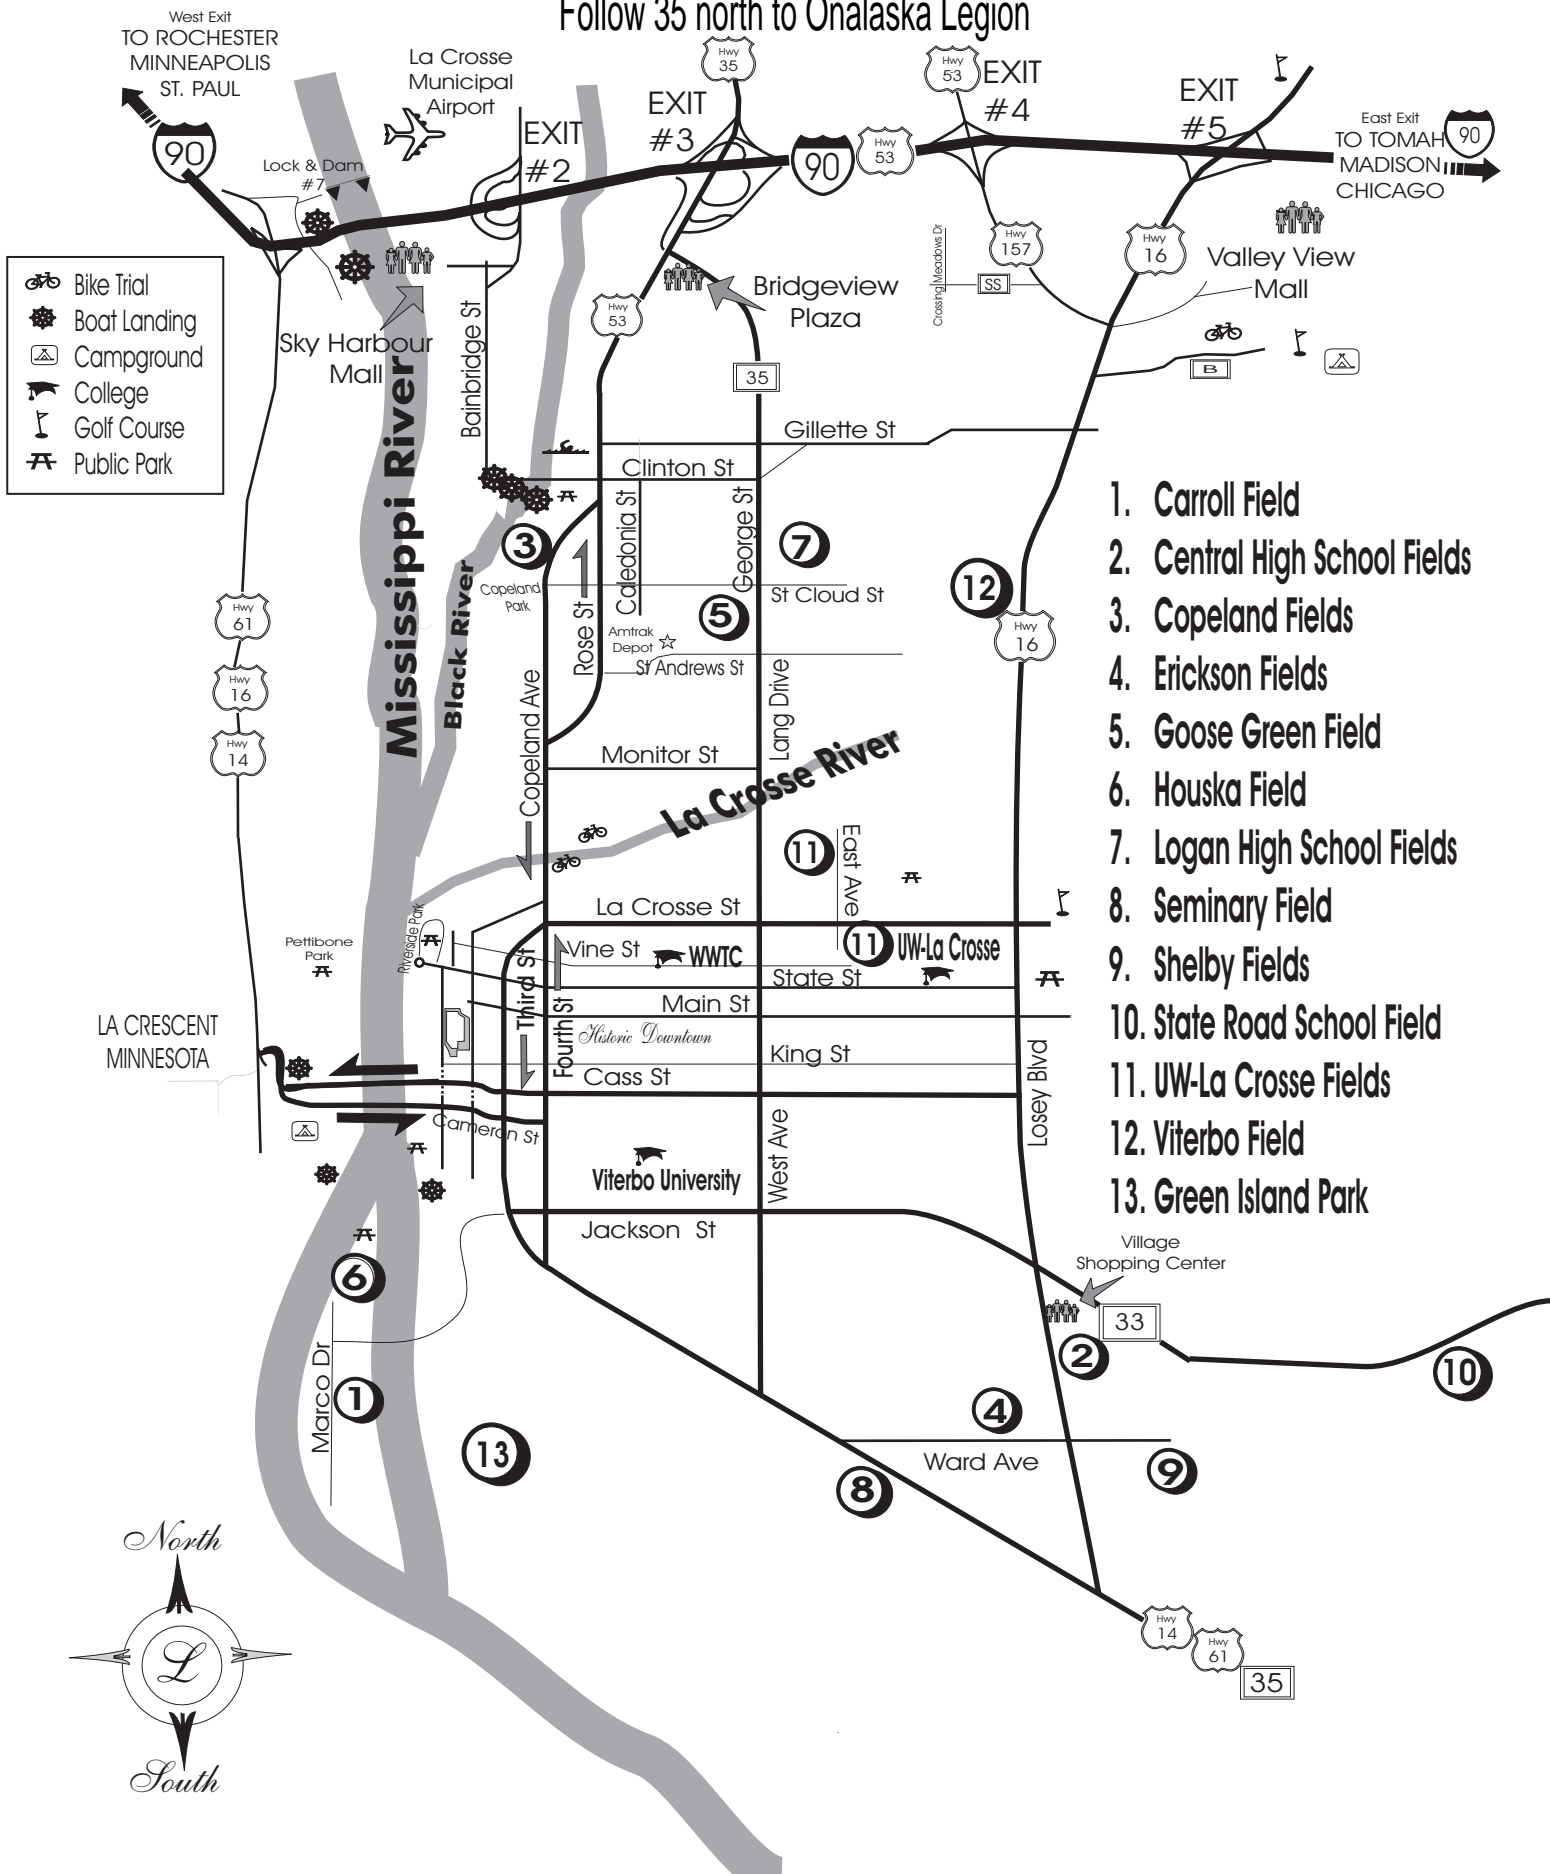

Welcome Stars of Tomorrow

Follow 35 north to Onalaska Legion

- Bike Trial
- Boat Landing
- Campground
- College
- Golf Course
- Public Park

1. Carroll Field
2. Central High School Fields
3. Copeland Fields
4. Erickson Fields
5. Goose Green Field
6. Houska Field
7. Logan High School Fields
8. Seminary Field
9. Shelby Fields
10. State Road School Field
11. UW-La Crosse Fields
12. Viterbo Field
13. Green Island Park